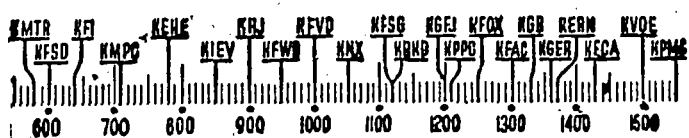

YOUR Radio TODAY

[The information contained in the following schedule is furnished by the stations broadcasting the programs.]

Before 8 a.m.

KMTR—Callf. Theater. 5.
KFI—“Gotta Get Up.” 7: News, 7:15; 40 Plus Associates. 7:30; Radio Review. Bernie Smith. 7:45.
KMPC—“Get Going.” 6:45; Volney James. 7: 1 hr.
KEHE—Musical Clock. 6 to 8.
KHJ—Rise & Shine. 6: News. 7:45.
KFWB—Stu Wilson. 6 to 8.
KFVD—Spanish. 6: Jubilee. 7:15.
KNX—Sunrise Salute. 6: News. 7:30; Melodies. 7:45.
KRKD—Early Riser. 6: News. 6:30.
KGFJ—Concert. 6: News. 7.
KFOX—El Despertador. 5: News. 7:30; Music. 7:40; Prof. Davis. 7:45.
KFAC—Religion. 6: Pastor Reynolds. 7: News. 7:45.
KGER—Farm. 6:05; Bugle Boy. 6:30; Aubrey Lee. 7:15.
KECA—Story of Mo. 7: Josh Higgins. 7:15; Financial. 7:30; News. 7:45.
KVOE—Yawn Patrol. 7: News. 7:45.